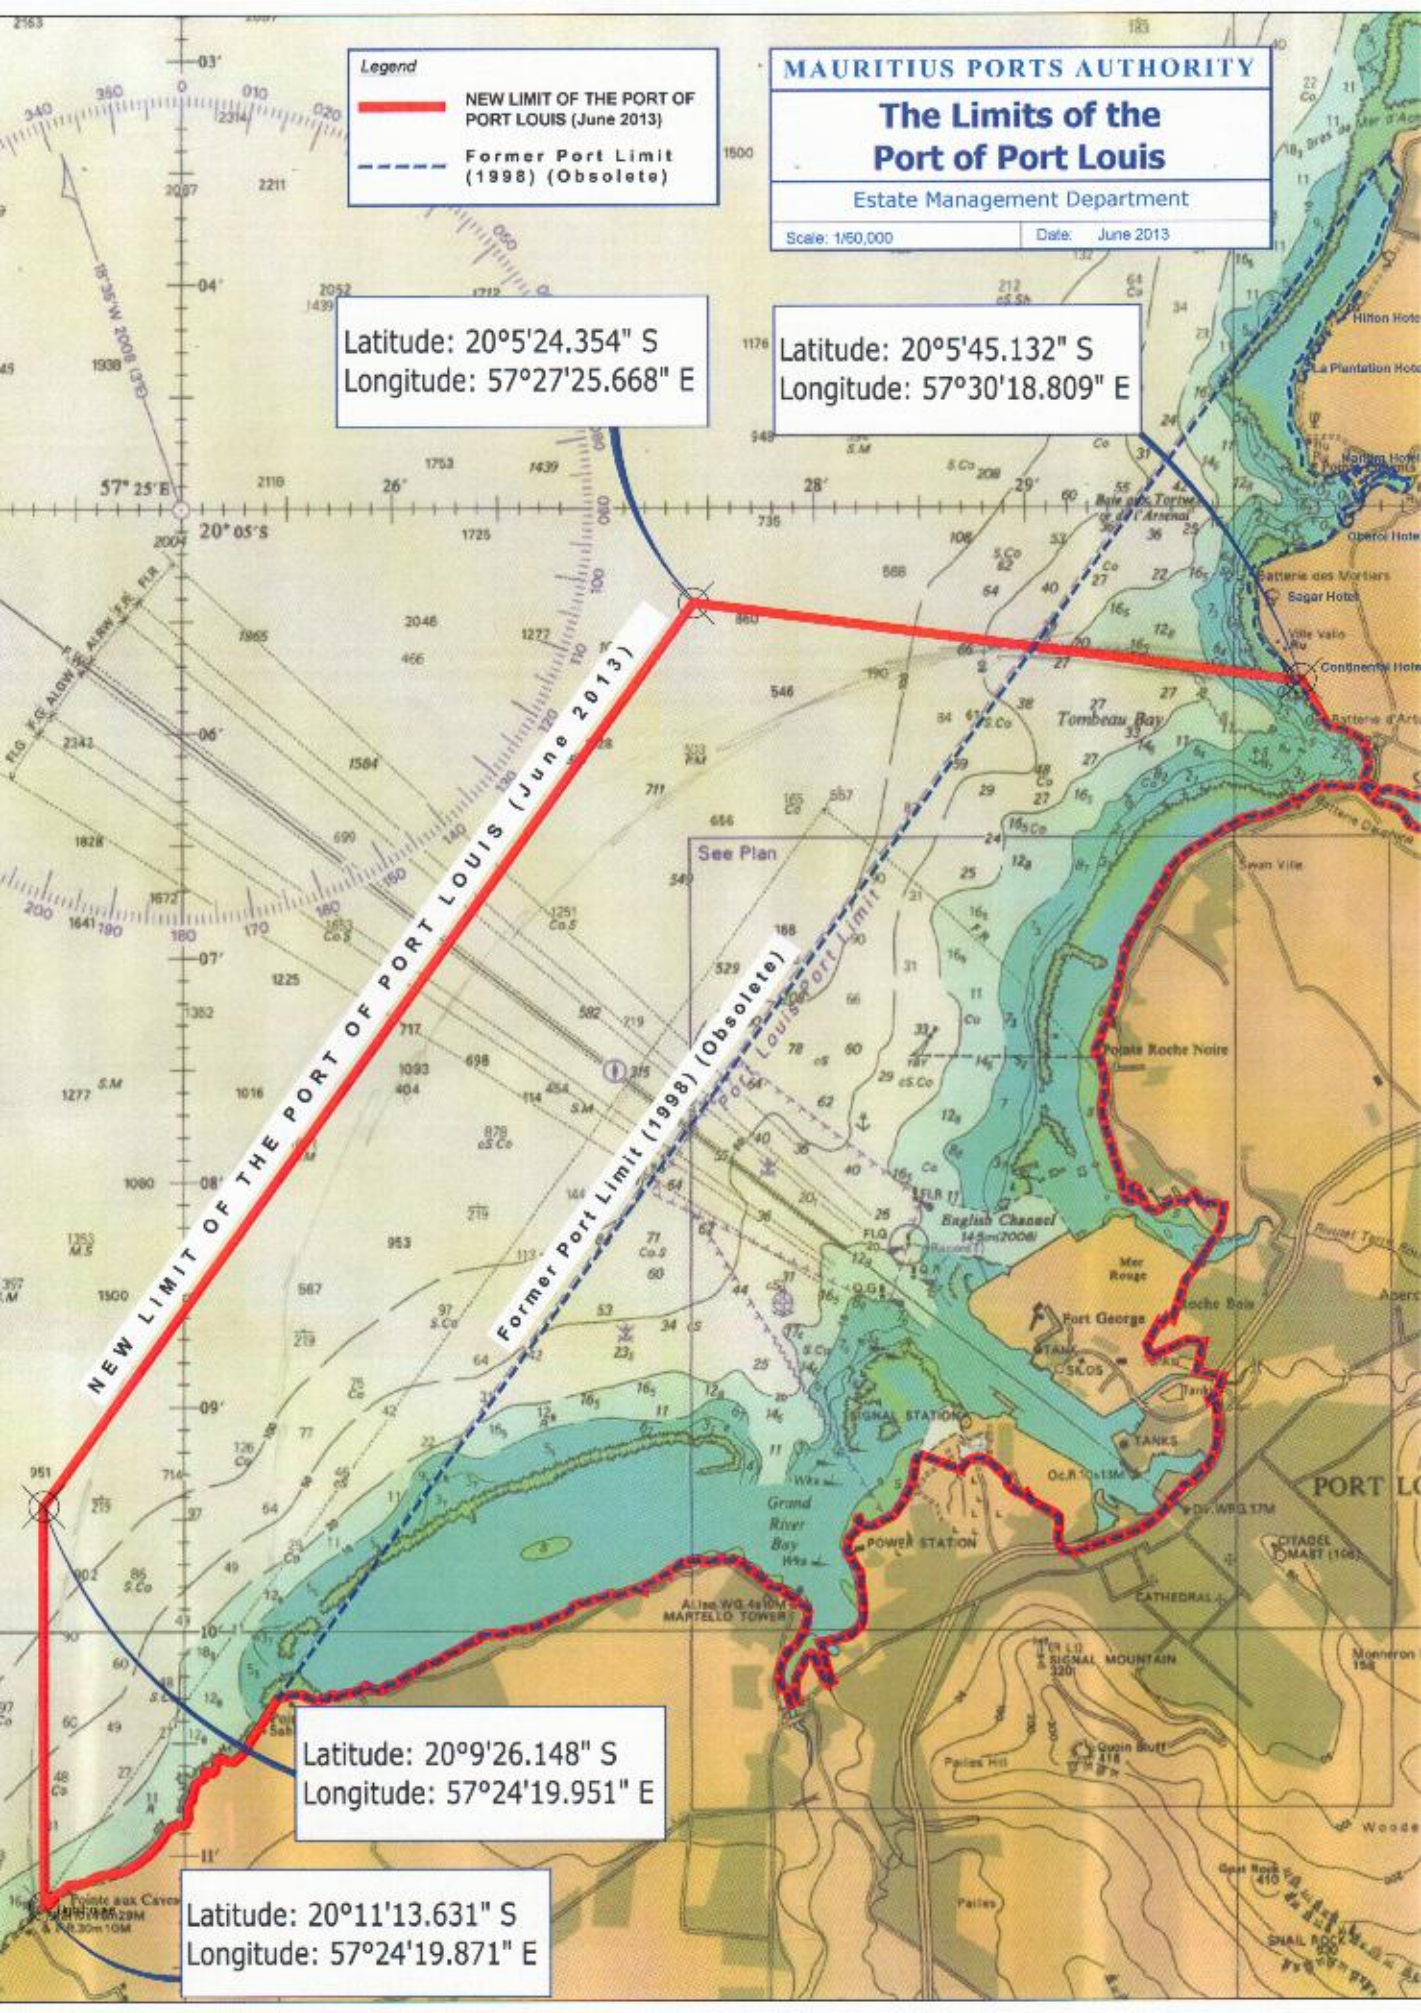

Legend

- NEW LIMIT OF THE PORT OF PORT LOUIS (June 2013)
- - - Former Port Limit (1998) (Obsolete)

MAURITIUS PORTS AUTHORITY

The Limits of the Port of Port Louis

Estate Management Department

Scale: 1/60,000 Date: June 2013

Latitude: 20°5'24.354" S
Longitude: 57°27'25.668" E

Latitude: 20°5'45.132" S
Longitude: 57°30'18.809" E

Latitude: 20°9'26.148" S
Longitude: 57°24'19.951" E

Latitude: 20°11'13.631" S
Longitude: 57°24'19.871" E